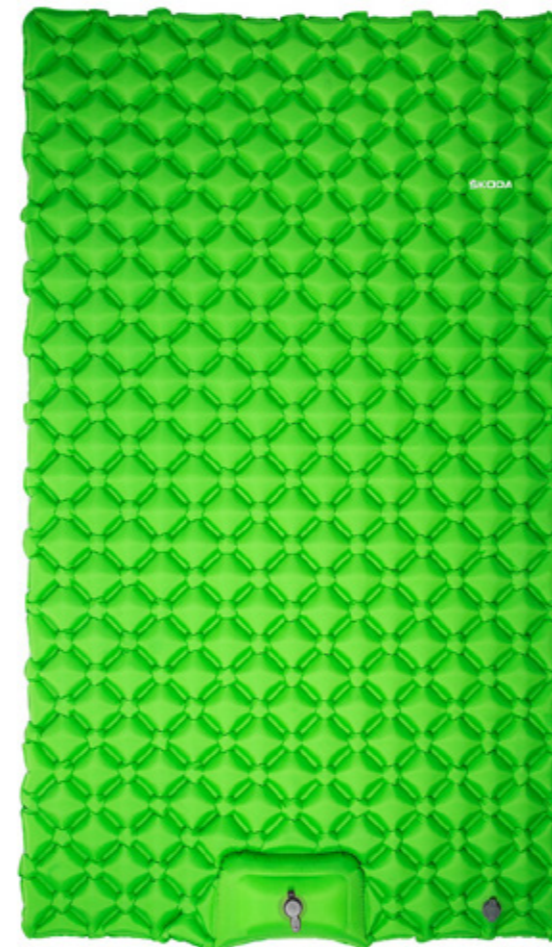

000087632B

Multifunctional scarf

Material: 100% Polyester, 140g/m²
Color: shades of gray and green
Dimensions: 50/50 cm (circumference / length)
Weight: 38 g

000084330P

Pocket knife Victorinox black

Color: black
Length: 9,1 cm
Weight: 60 g

000069692F

Inflatable Sleeping Mat for two

Color: green
Dimensions: 180 cm x 105cm x 5 cm (30 cm x Ø 15 cm packed)
Weight: 1 078 g

000069620C

Travel Bag S

Material: Tarpaulin/PU polyester
Color: black, grey straps
Dimensions: 58 cm x 30 cm x 33 cm
Weight: 1 083 g