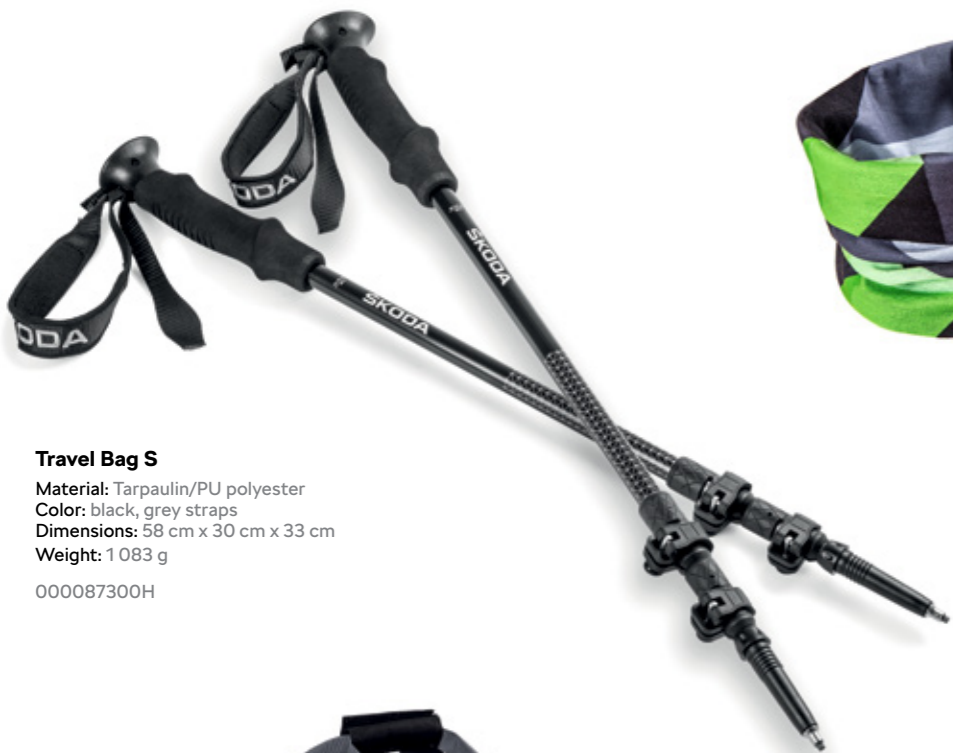

Telescopic Trekking Sticks

Material: Alloy 7075; Tip: Carbon; Handle: EVA molding
Color: black
Length: 66-135 cm
Weight: 2 x 212 g

000087632B